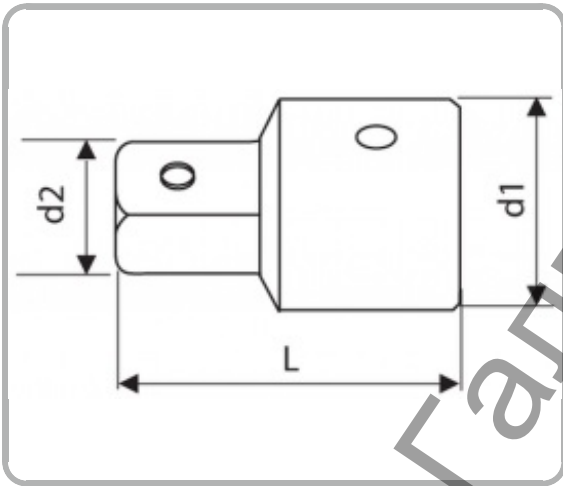

3/4" TO 1/2" COUPLER

Description :

- ISO 3316 - DIN 3123 - ISO 1174-1
- Safety lock.
- Chrome vanadium steel.
- For manual use.

References :

E113821